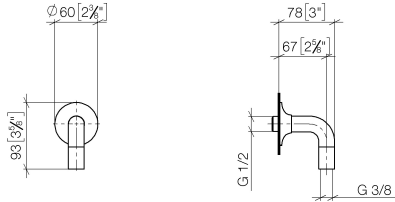

28 450 809

- 3/8" shower outlet
- rosette Ø 60 mm
- 1/2" connection

Intrinsic protection against back flow.

	Brushed Dark Platinum	28 450 809-99
	Chrome	28 450 809-00
	Brushed Platinum	28 450 809-06
	Platinum	28 450 809-08
	Dark Chrome	28 450 809-19
	Brushed Durabronze (23kt Gold)	28 450 809-28
	Brushed Bronze	28 450 809-42
	Brushed Champagne (22kt Gold)	28 450 809-46
	Champagne (22kt Gold)	28 450 809-47

Recommended miscellaneous

- Concealed wall elbow -** 35 085 970 90
- max. recess depth 163 mm
 - min. recess depth 90 mm

28 450 809

mm [inches]

Flow rate chart

Certificates

WRAS_1810006. Belgaqua_22_280_2 IAPMO_4976 (4).
7_7.

28 450 809

Spare parts list

No.	Item Number	Name	Quantity used	Delivery time
1	90 27 80 021 00-99	rosette	1	30
2	09 16 01 014 90	ring	1	2
3	90 23 01 040 00 90	back-flow preventer	2	2
4	09 11 03 123-99	connection	1	30
5	90 21 02 069 00-99	cover	1	30