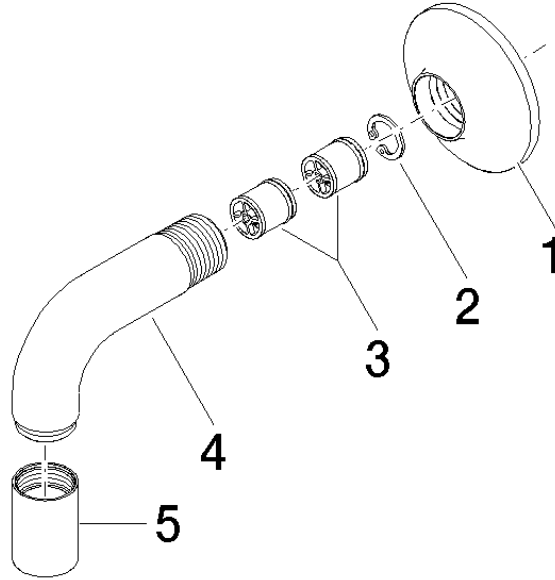

28 450 809

- 3/8" shower outlet
- rosette Ø 60 mm
- 1/2" connection

Intrinsic protection against back flow.

	Brushed Dark Platinum	28 450 809-99
	Chrome	28 450 809-00
	Brushed Platinum	28 450 809-06
	Platinum	28 450 809-08
	Dark Chrome	28 450 809-19
	Brushed Durabronze (23kt Gold)	28 450 809-28
	Brushed Bronze	28 450 809-42
	Brushed Champagne (22kt Gold)	28 450 809-46
	Champagne (22kt Gold)	28 450 809-47

Recommended miscellaneous

- Concealed wall elbow -** 35 085 970 90
- max. recess depth 163 mm
 - min. recess depth 90 mm

28 450 809

mm [inches]

Flow rate chart

Certificates

WRAS_1810006. Belgaqua_22_280_2 IAPMO_4976 (4).
7_7.

28 450 809

Spare parts list

No.	Item Number	Name	Quantity used	Delivery time
1	90 27 80 021 00-99	rosette	1	30
2	09 16 01 014 90	ring	1	2
3	90 23 01 040 00 90	back-flow preventer	2	2
4	09 11 03 123-99	connection	1	30
5	90 21 02 069 00-99	cover	1	30